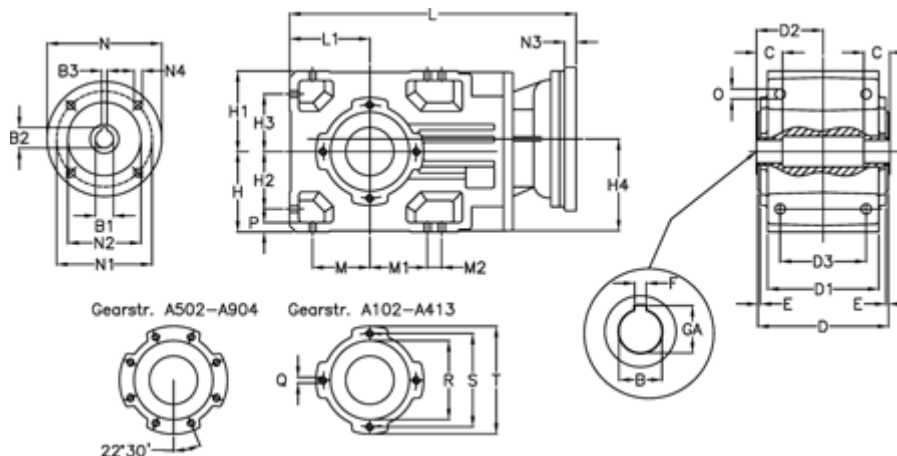

Article number: 29600202313230
 Description: Bevel helical gearbox
 A202UH30-23,1-P80B5

Measures

| | | | | |
|-----------|----------------------------------|-----------|-------------|---------|
| B = 30 | D3 = 90 | H3 = 60.0 | N1 = 165 | S = 115 |
| B1 = 19 | Description = A202UH30-xx-P80 B5 | H4 = 93.0 | N2 = 130 | T = 140 |
| B2 = 21.8 | E = 3.0 | L = 325.5 | N3 = 0 | |
| B3 = 6 | F = 8 | L1 = 80 | N4 = M10x12 | |
| C = 22 | GA = 33.3 | M = 60.0 | O = 9.5 | |
| D = 136 | H = 80 | M1 = 60.0 | P = 9 | |
| D1 = 110 | H1 = 80 | M2 = 0 | Q = M8x15 | |
| D2 = 70.0 | H2 = 60.0 | N = 200 | R = 95 | |